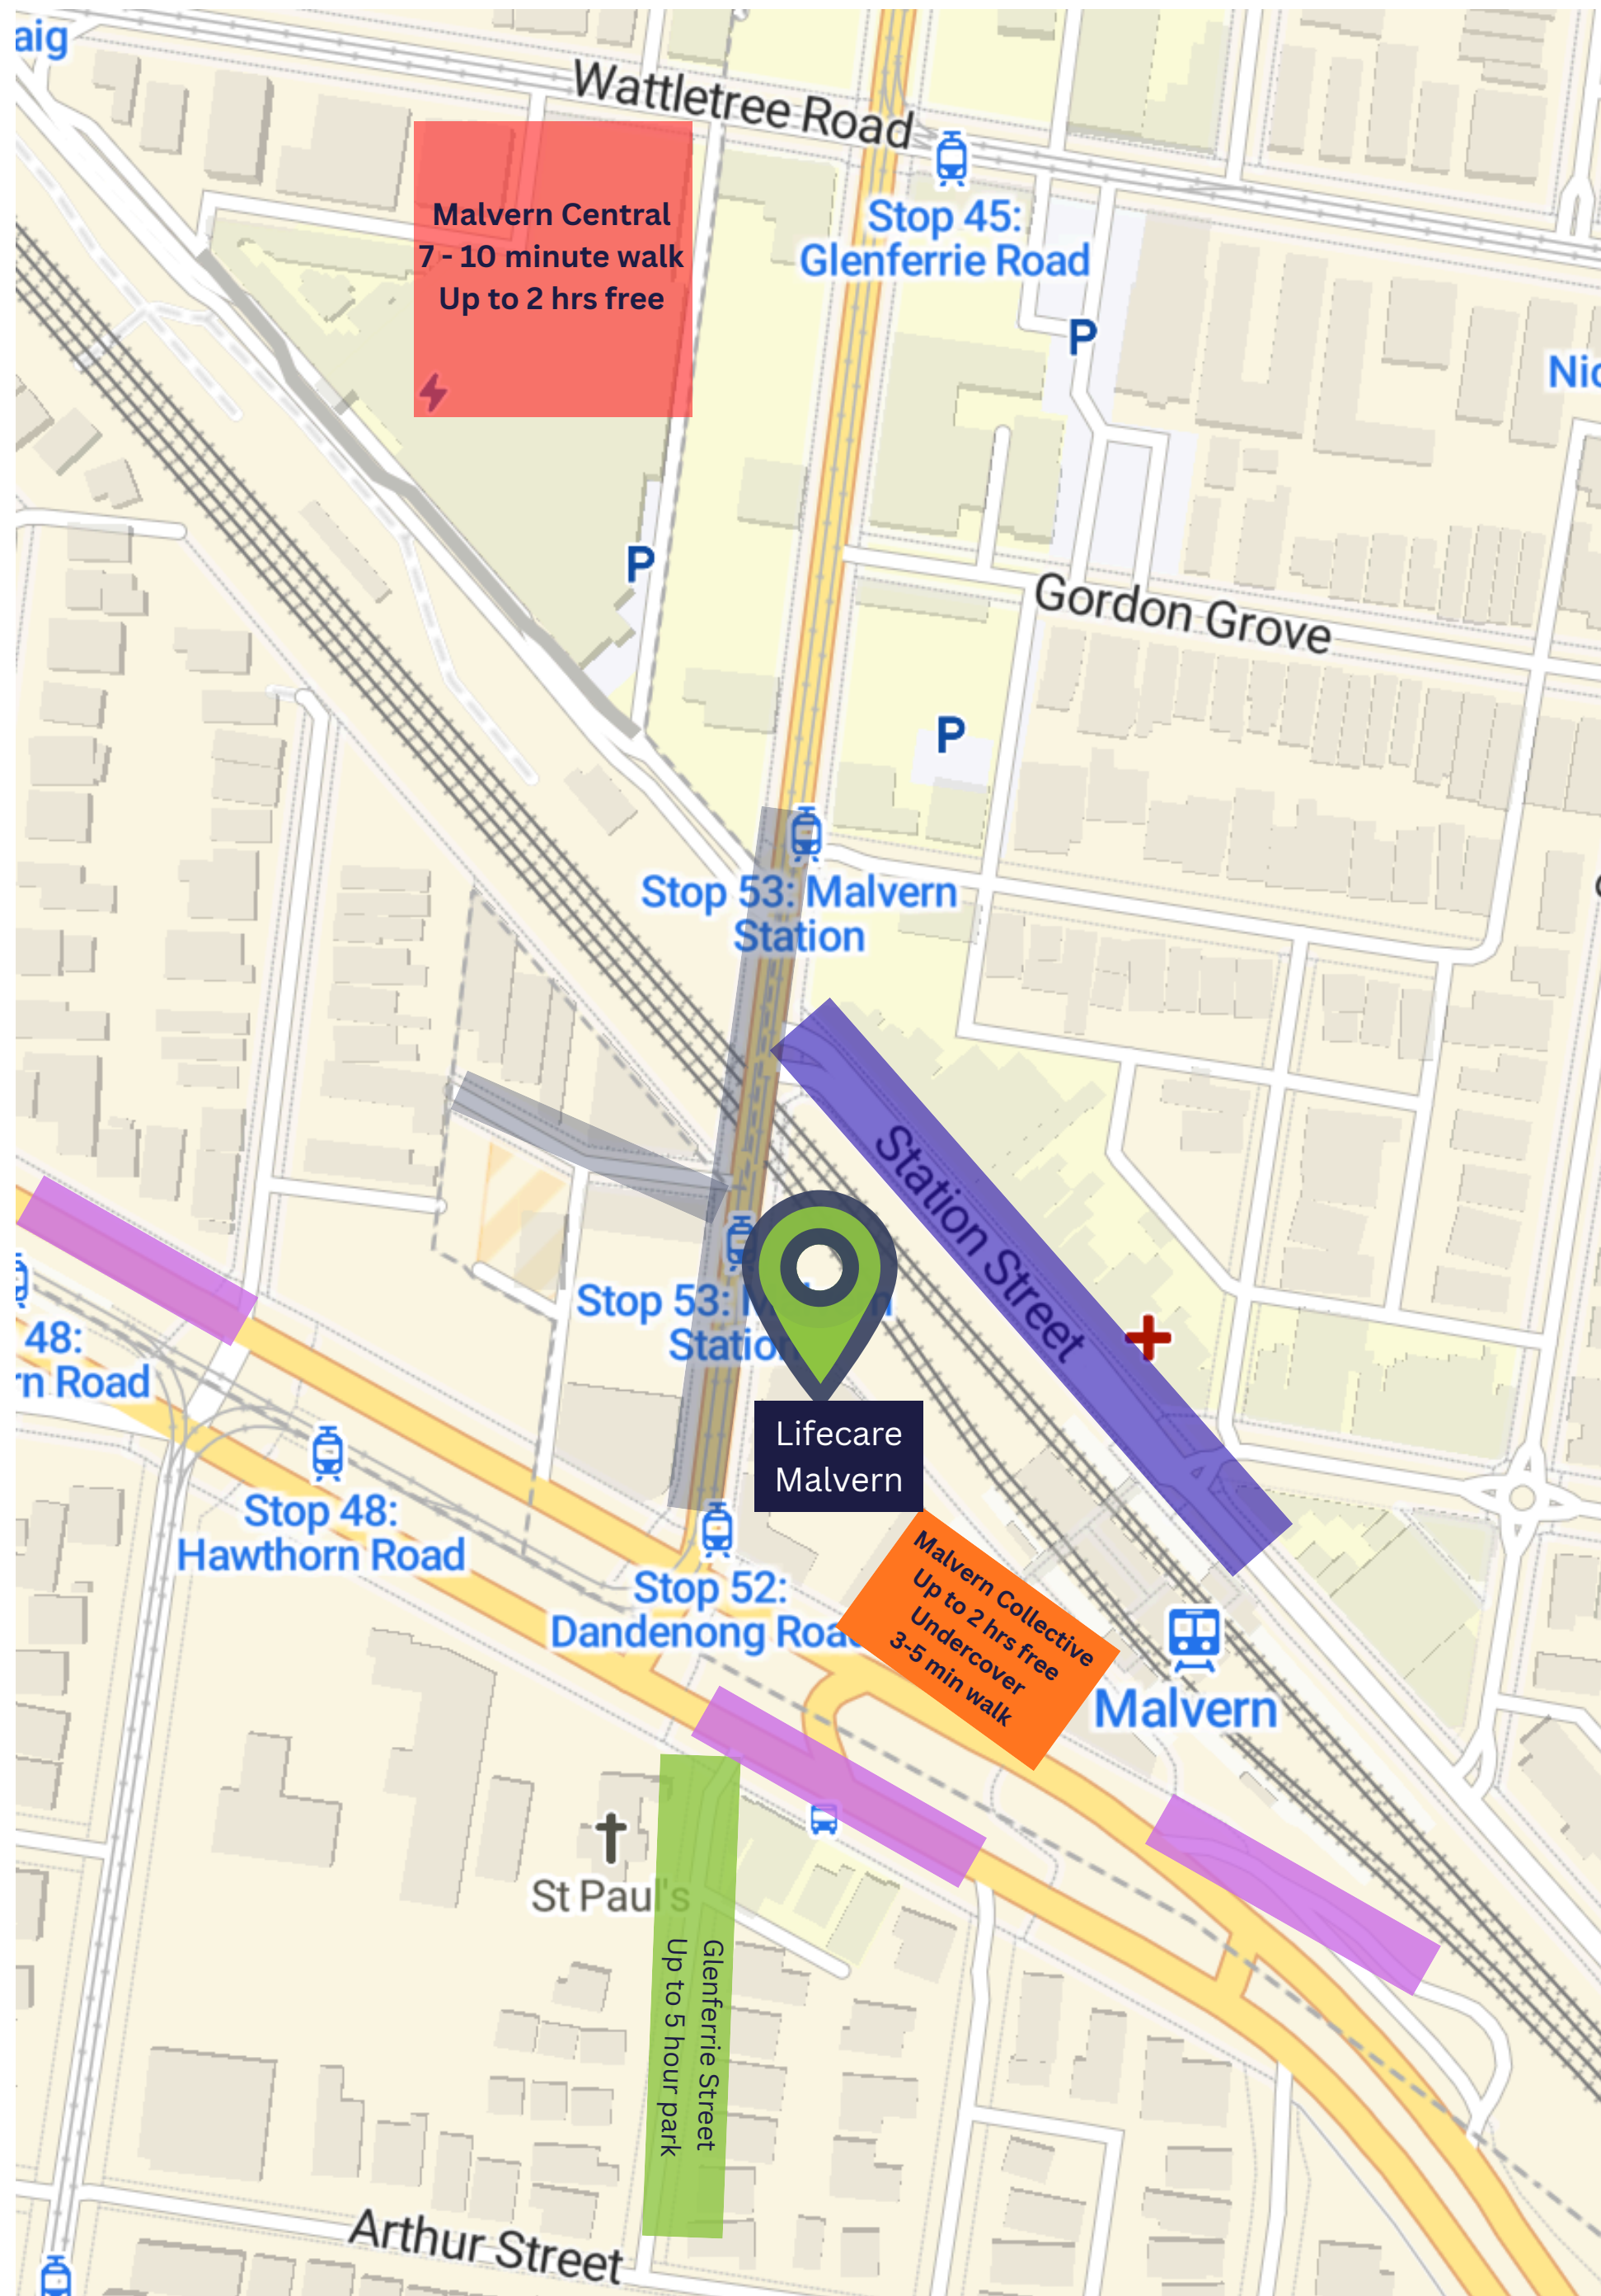

Car Parking Guide

- Malvern Central** - Up to 2 hours free. 7 min to 10 min walk. Cafes, restaurants and shopping.
- Station Street** - Up to 2 hours free between 9AM and 5PM, otherwise unlimited. 3-5 minute walk.
- Glenferrie Road and Como Street** - Up to 1 hour free parking between 9AM and 5PM.
- Glenferrie Street** - Up to 5 hour free parking. 5 min walk. Cross at Dandenong Rd Lights. Access via Dandenong Road or Arthur Street.
- Malvern Collective** - Up to 2 hours free parking. 5 min walk
Underground carpark access via Dandenong road *before* the service road. Exit the basement car park via the lift "C Series" lift. Cafes, restaurants, supermarkets to open in July 2026.
- Dandenong Road** - Free parking, unlimited with exception of Clearaway times. 5 min walk.